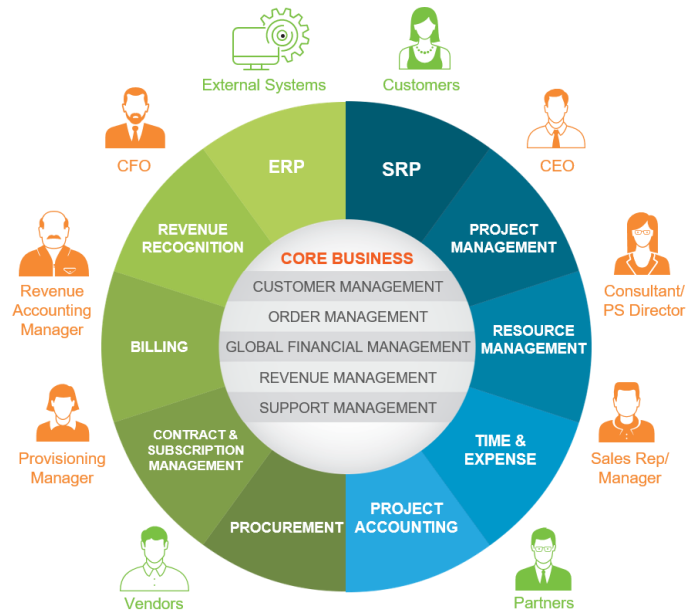

About NetSuite

- No.1 Cloud ERP Solution
- NetSuite pioneered the Cloud Computing revolution.
- Establishing the world's first cloud computing company.
- Dedicated to delivering business applications over the Internet.
- More than 40,000 companies, organizations, and subsidiaries are using.
- More than 100 countries.
- Available in 19 Languages
- 24X7 global support

Benefits experienced by organizations using NetSuite -

- Lowers the total cost of ownership.
- Reduce IT costs by 50% or more
- Accelerate financial close by 20%-50%
- Cut order-to-cash cycle by 50%+
- Reduce audit preparation time by 50%
- Reduce invoicing costs by 25%-75% Promotional efforts
- Reduce days sales outstanding (DSO) by 10%-20%
- 99.5% uptime
- Built-in real time financial dashboard with reporting and Analytics
- Finance forecasting
- Real time Dashboard
- Real Time insight of Business Intelligence.
- Accessible on the go through Mobile, Tab and Pcs.

Dhruvsoft's Services

Advisory Services

We work with customers during the initial Discovery phase to evaluate existing processes, help design new processes, and come up with the best ERP solution for meeting the organization's needs.

Data Migration

We offer end to end data migration services including the data extraction, data cleansing, data de-duplication and data migration. We have extensive experience in handling complex data relationships and migration of data from multiple sources.