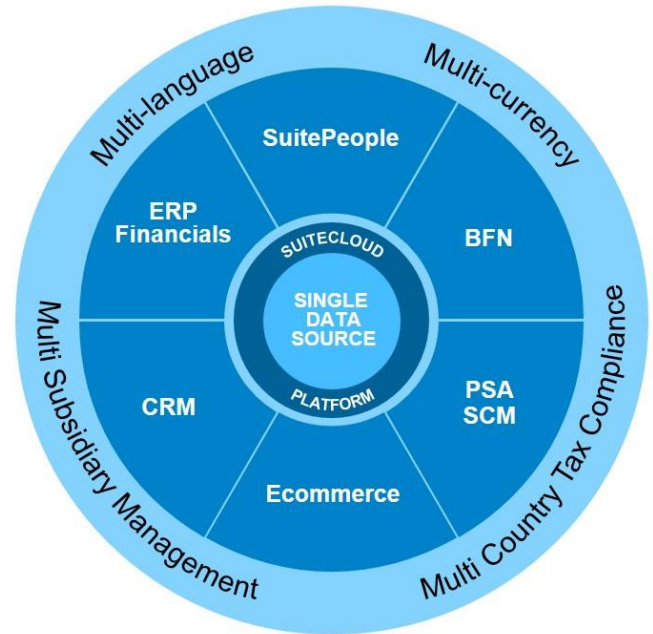

About NetSuite

- No.1 Cloud ERP Solution
- NetSuite pioneered the Cloud Computing revolution.
- Establishing the world's first cloud computing company.
- Dedicated to delivering business applications over the Internet.
- More than 40,000 companies, organizations, and subsidiaries are using.
- More than 100 countries.
- Available in 19 Languages
- 24X7 global support

Benefits experienced by organizations using NetSuite -

- Lowers the total cost of ownership.
- Reduce IT costs by 50% or more
- Accelerate financial close by 20%-50%
- Cut order-to-cash cycle by 50%+
- Reduce audit preparation time by 50%
- Reduce invoicing costs by 25%-75% Promotional efforts
- Reduce days sales outstanding (DSO) by 10%-20%
- 99.5% uptime
- Built-in real time financial dashboard with reporting and Analytics
- Finance forecasting
- Real time Dashboard
- Real Time insight of Business Intelligence.
- Accessible on the go through Mobile, Tab and Pcs.

About Dhruvsoft

Dhruvsoft is a NetSuite Solution Provider partner offering end to end NetSuite implementation, Custom development, integration, Global deployment and support services. Our proven engagement model assures quality, On-time and cost-effective global service delivery.

Dhruvsoft's Services

Advisory Services

We work with customers during the initial Discovery phase to evaluate existing processes, help design new processes, and come up with the best ERP solution for meeting the organization's needs.